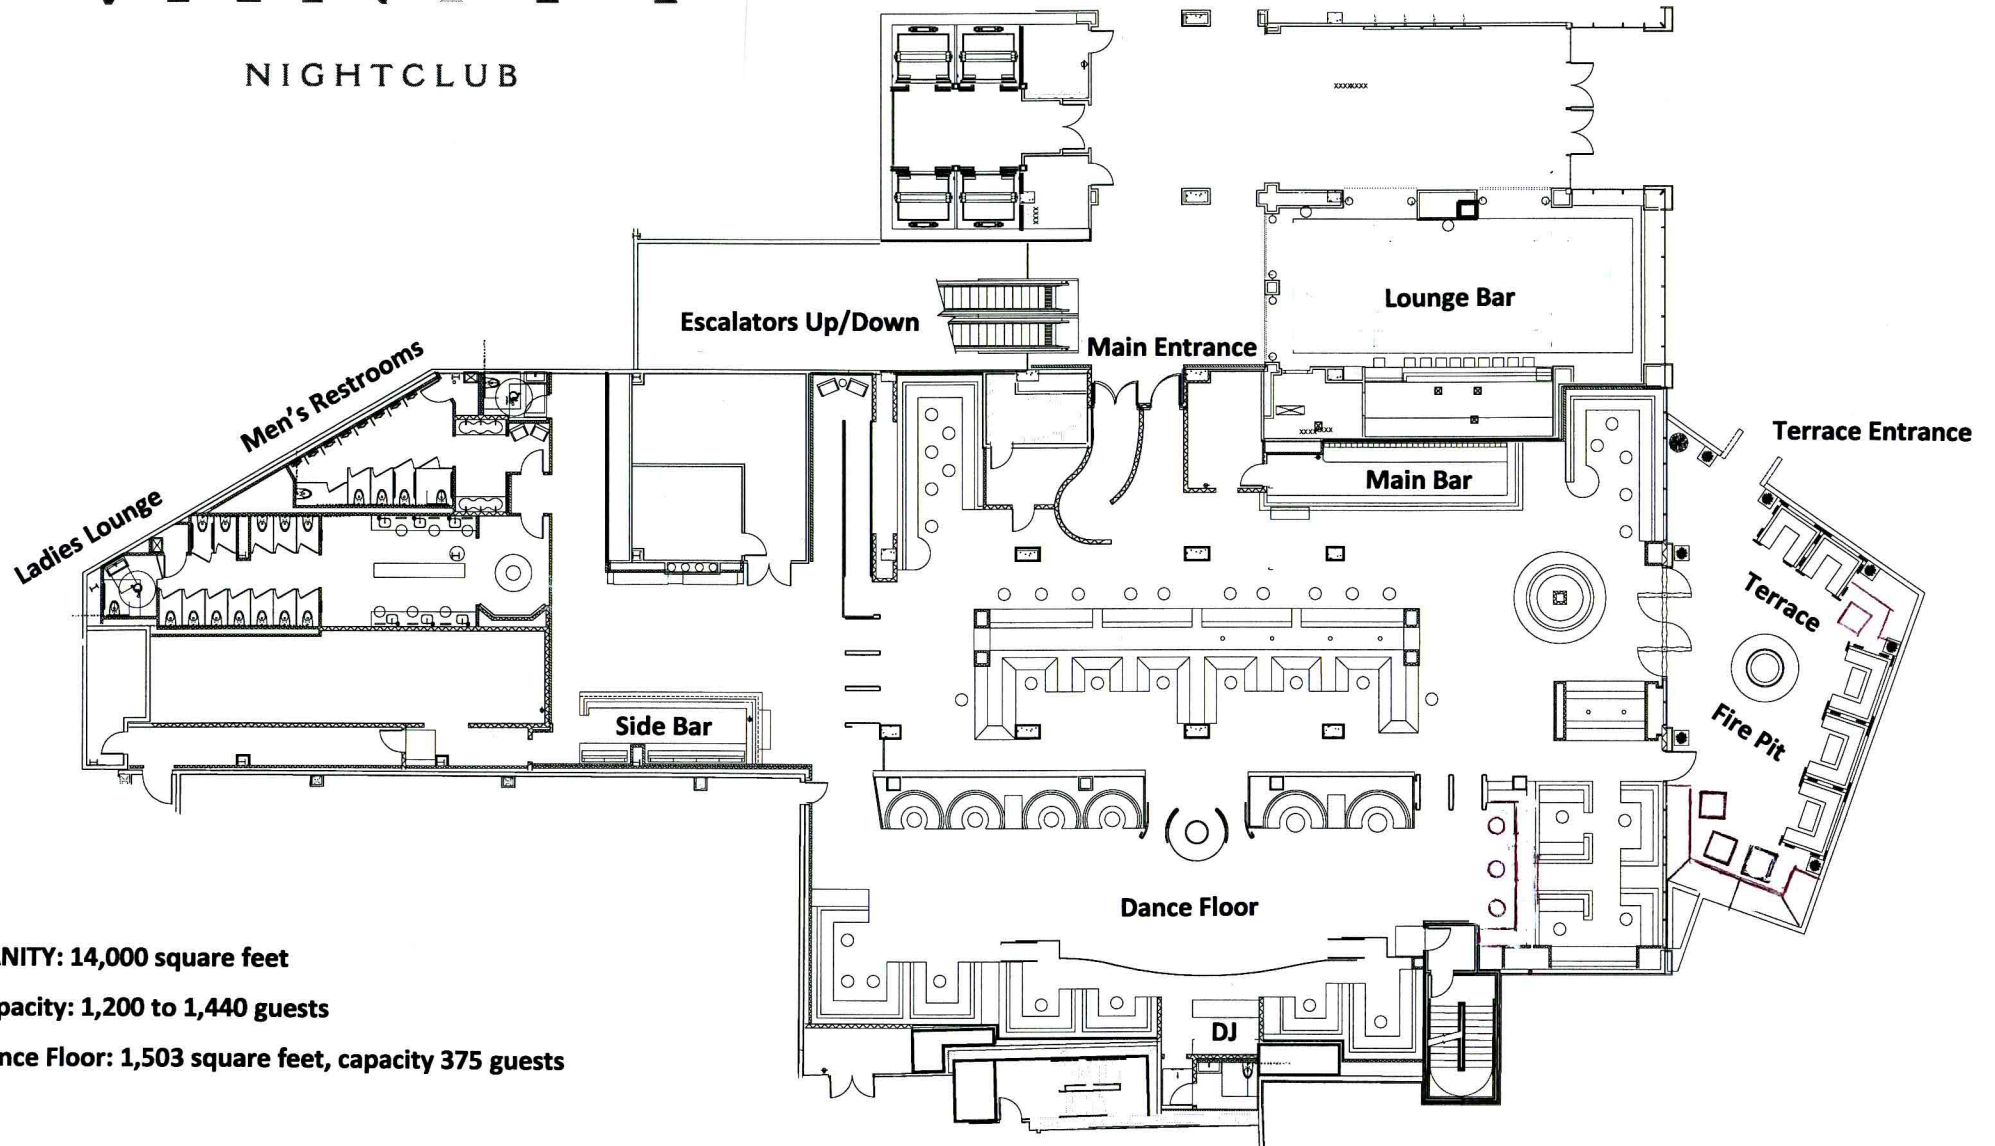

VANITY

NIGHTCLUB

VANITY: 14,000 square feet

Capacity: 1,200 to 1,440 guests

Dance Floor: 1,503 square feet, capacity 375 guests

LOUNGE BAR: 1,166 square feet, expandable up to 2,300 square feet

Capacity: 125 to 220 guests